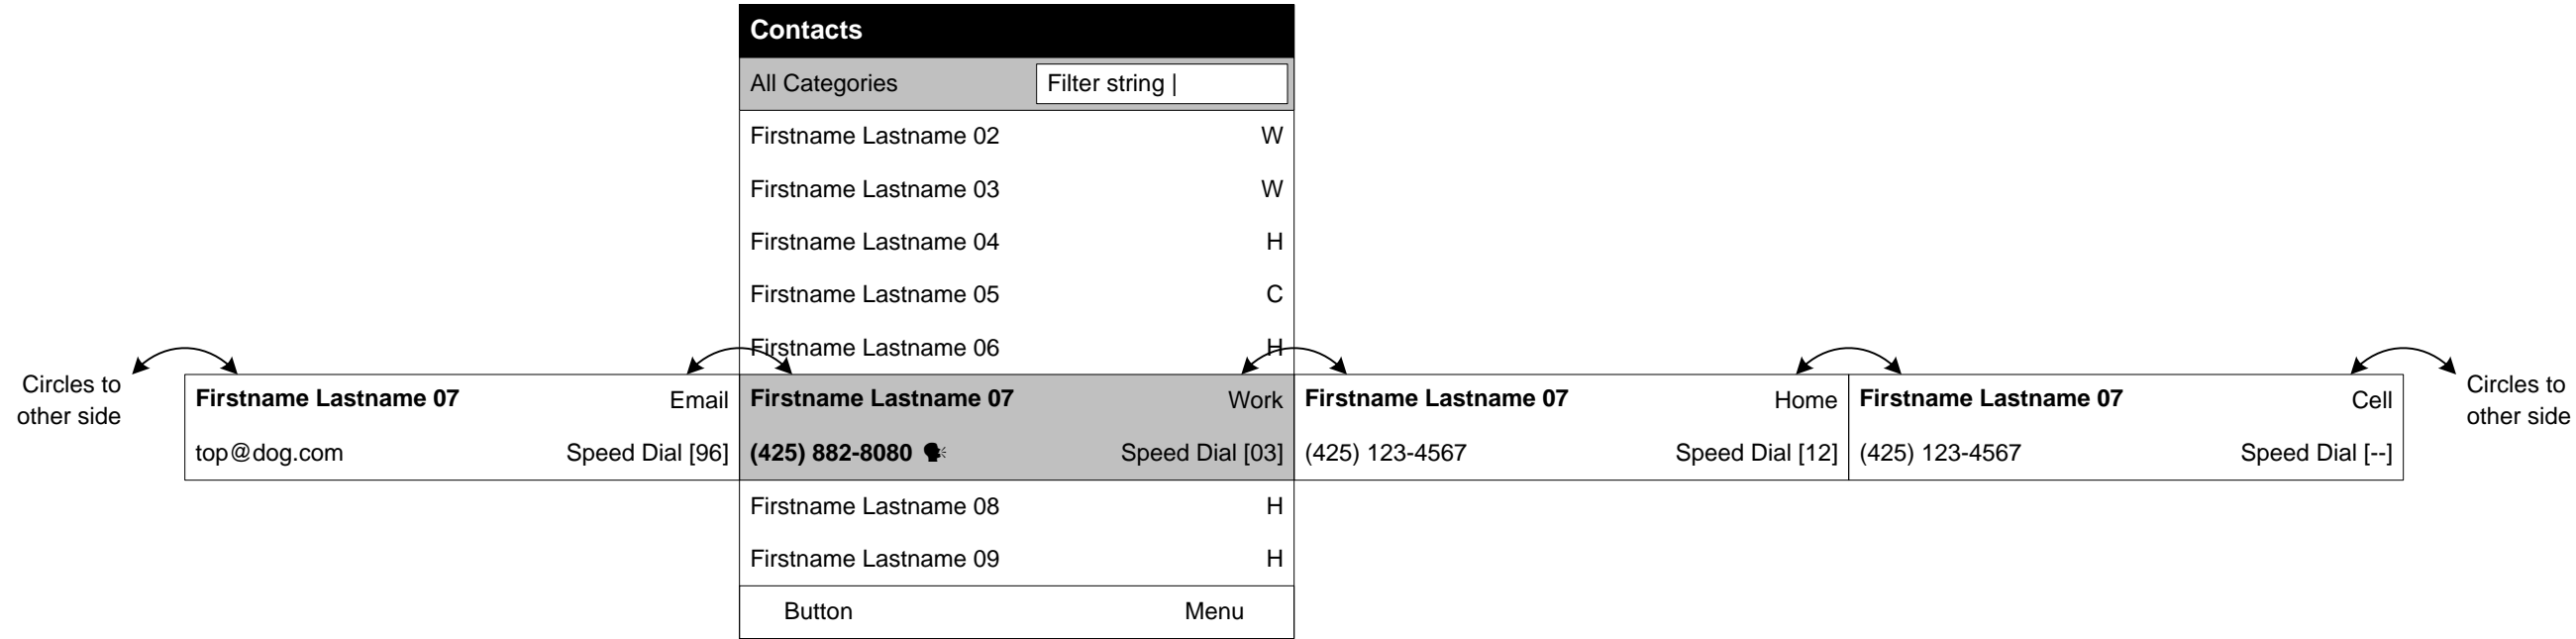

List navigation 4 way

- Requires a D-Pad.
- Up and Down navigate the list.
- Left and Right switches between the things that can be "sent" with the Send button, or Menu "Call; Fax; Email".

Set default Phone Number.